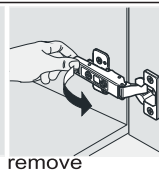

### Tools List (Not included)

Tape Measure

Silicone

Spirit Level

Please refer to the width of this side cabinet as below.

Step 1

Please refer to the depth and height of this side cabinet as below.

Step 2

Please install the glass support in the cabinet, and then be careful to put the separate glass shelf on the clip.

Step 3

### INSTALLATION TIPS:

install

remove

adjust the height

adjust the lateral

adjust the deep

press down the pin on this side & press up the one on another side to pull out the drawer box.

**NOTE: SINK STYLE, SHAPE, FAUCET HOLES, CUTOUT ON TOP, VANITY MAY VARY FROM THE PICTURE ABOVE. INSTRUCTIONAL PURPOSE ONLY.**