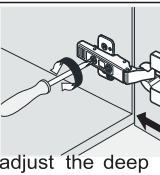

### INSTALLATION TIPS:

install

remove

adjust the height

adjust the lateral

adjust the deep

press down the pin on this side & press up the one on another side to pull out the drawer box.

**NOTE: SINK STYLE, SHAPE, FAUCET HOLES, CUTOUT ON TOP, VANITY MAY VARY FROM THE PICTURE ABOVE. INSTRUCTIONAL PURPOSE ONLY.**