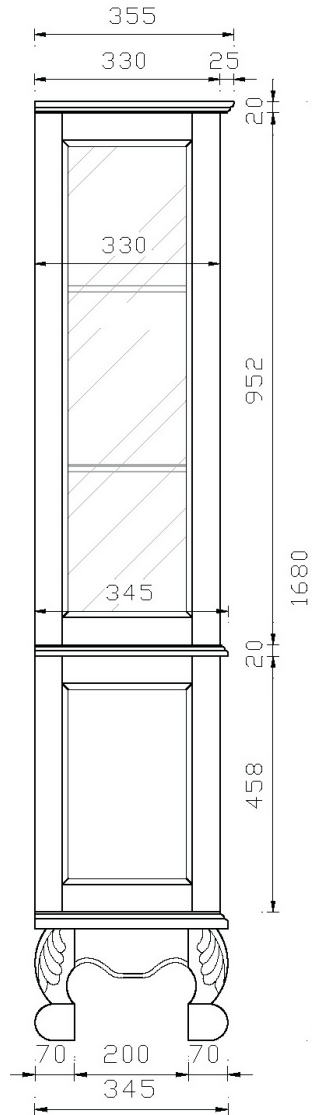

## Model: 202016H-LINEN TOWER

### Tools List (Not included)

Tape Measure

Silicone

Spirit Level

Please refer to the width of this side cabinet as below.

Step 1

Please refer to the depth and height of this side cabinet as below.

Step 2

### INSTALLATION TIPS:

install

remove

adjust the height

adjust the lateral

adjust the deep

press down the pin on this side & press up the one on another side to pull out the drawer box.

**NOTE: SINK STYLE, SHAPE, FAUCET HOLES, CUTOUT ON TOP, VANITY MAY VARY FROM THE PICTURE ABOVE. INSTRUCTIONAL PURPOSE ONLY.**