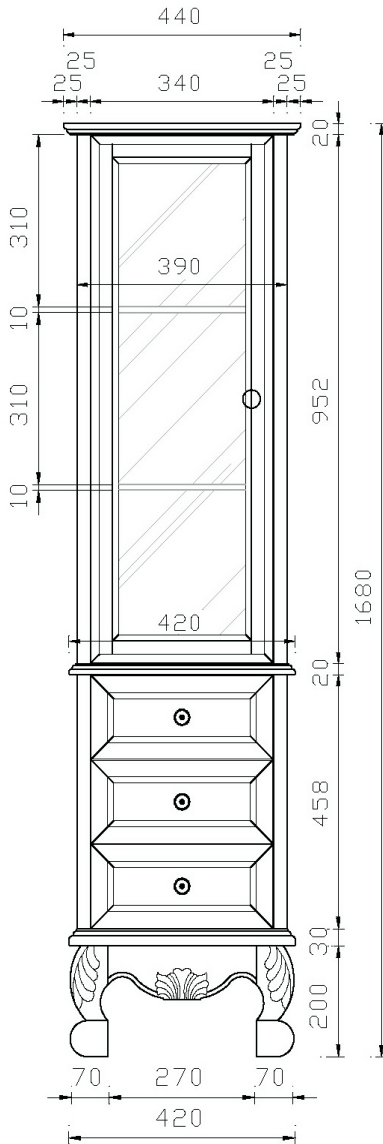

## Model: 202016H-LINEN TOWER

### Tools List (Not included)

Tape Measure

Silicone

Spirit Level

Please refer to the width of this side cabinet as below.

Step 1

Please refer to the depth and height of this side cabinet as below.

Step 2

### INSTALLATION TIPS:

install

remove

adjust the height

adjust the lateral

adjust the deep

press down the pin on this side & press up the one on another side to pull out the drawer box.

**NOTE: SINK STYLE, SHAPE, FAUCET HOLES, CUTOUT ON TOP, VANITY MAY VARY FROM THE PICTURE ABOVE. INSTRUCTIONAL PURPOSE ONLY.**