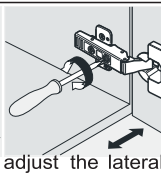

### INSTALLATION TIPS:

install

remove

adjust the height

adjust the lateral

adjust the deep

press down the pin on this side & press up the one on another side to pull out the drawer box.

**NOTE: SINK STYLE, SHAPE, FAUCET HOLES, CUTOUT ON TOP, VANITY MAY VARY FROM THE PICTURE ABOVE. INSTRUCTIONAL PURPOSE ONLY.**