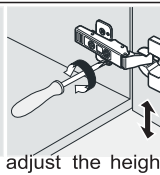

### Tools List (Not included)

Tape Measure

Silicone

Spirit Level

Please refer to the width of this side cabinet as below.

Step 1

Please refer to the depth and height of this side cabinet as below.

Step 2

Please install the glass support in the cabinet, and then be careful to put the separate glass shelf on the clip.

Step 3

### INSTALLATION TIPS:

install

remove

adjust the height

adjust the lateral

adjust the deep

press down the pin on this side & press up the one on another side to pull out the drawer box.

**NOTE: SINK STYLE, SHAPE, FAUCET HOLES, CUTOUT ON TOP, VANITY MAY VARY FROM THE PICTURE ABOVE. INSTRUCTIONAL PURPOSE ONLY.**