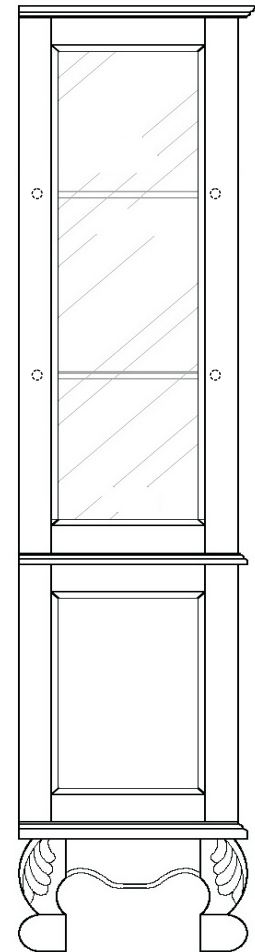

INSTALLATION TIPS:

press down the pin on this side & press up the one on another side to pull out the drawer box.

NOTE: SINK STYLE, SHAPE, FAUCET HOLES, CUTOUT ON TOP, VANITY MAY VARY FROM THE PICTURE ABOVE. INSTRUCTIONAL PURPOSE ONLY.