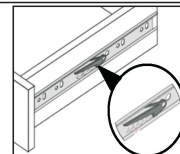

### Tools List (Not included)

Tape Measure

Silicone

Spirit Level

Please refer to the width of this side cabinet as below.

Step 1

Please refer to the depth and height of this side cabinet as below.

Step 2

### INSTALLATION TIPS:

install

remove

adjust the height

adjust the lateral

adjust the deep

press down the pin on this side & press up the one on another side to pull out the drawer box.

**NOTE: SINK STYLE, SHAPE, FAUCET HOLES, CUTOUT ON TOP, VANITY MAY VARY FROM THE PICTURE ABOVE. INSTRUCTIONAL PURPOSE ONLY.**